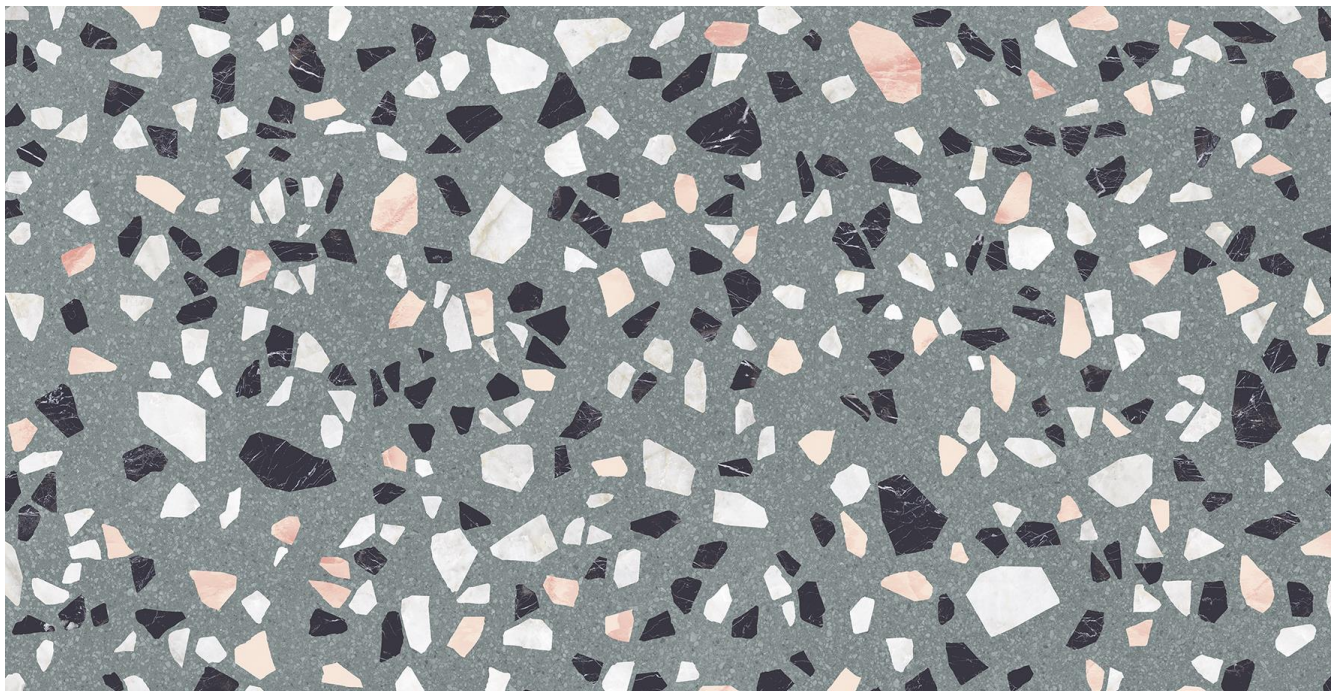

mK

 **EMILGROUP**

MEDLEY CLASSIC GREEN MATE 60x120

MEDLEY

TERRAZO

mK

 **EMILGROUP**

MEDLEY CLASSIC GREEN-MATE 60x120