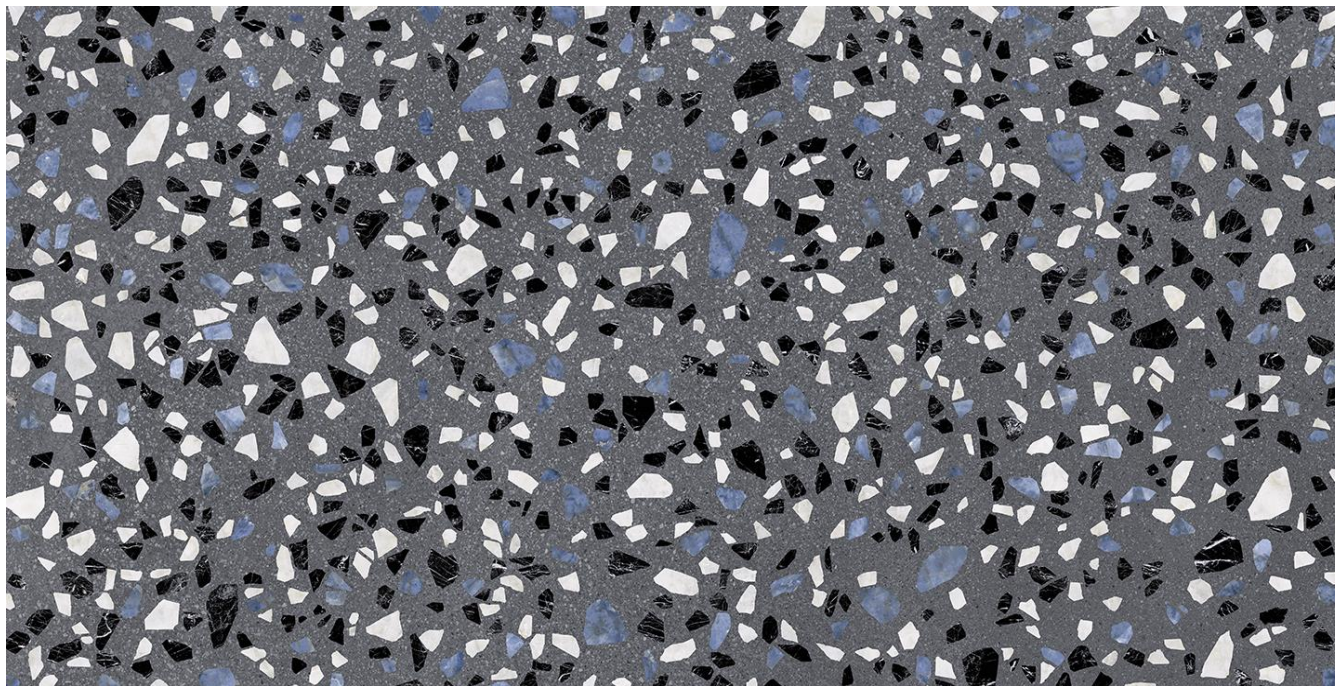

MATE

ANTIDESLIZANTE

MEDLEY

TERRAZO

mK

 EMILGROUP

MEDLEY CLASSIC GREEN MATE 60x120

MEDLEY CLASSIC DARK GREY MATE 60x120
PVZ-11-0092