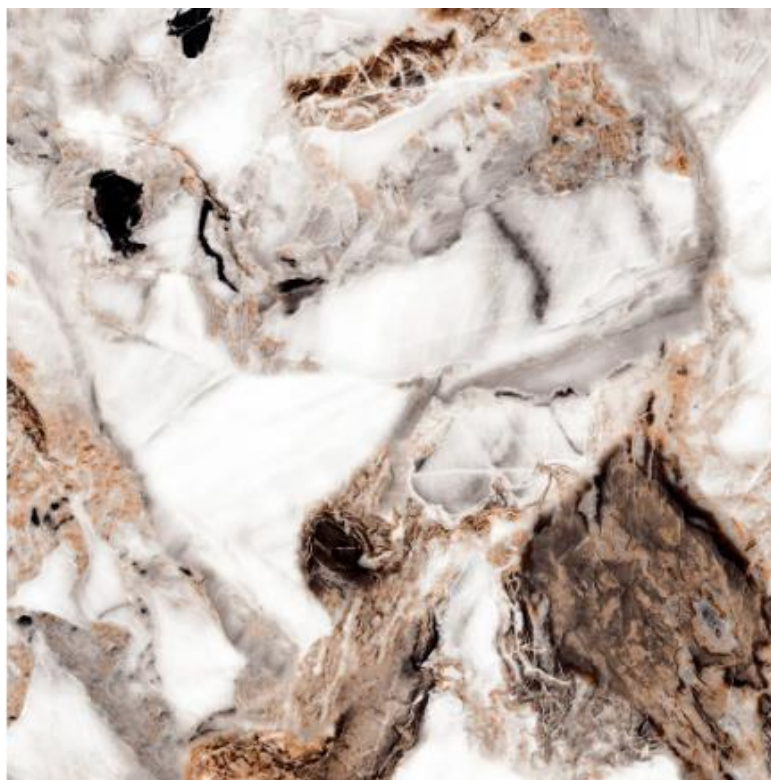

The logo consists of the lowercase letters 'm' and 'K' in a white, serif font, set against a black square background. This square is centered within a larger, light gray square that has a subtle, repeating pattern of the letters 'm' and 'K'.

DELUXE

**ESTILO
MARMOL**

BALMAIN PULIDO 60X60

KPP-10-1010

Porcelanato Esmaltado Impresión Digital 60x60 Blanco Pulido
Tipo Marmol Rectificado

Es 0.5%

RECTIFICADO

IMPRESIÓN
DIGITAL