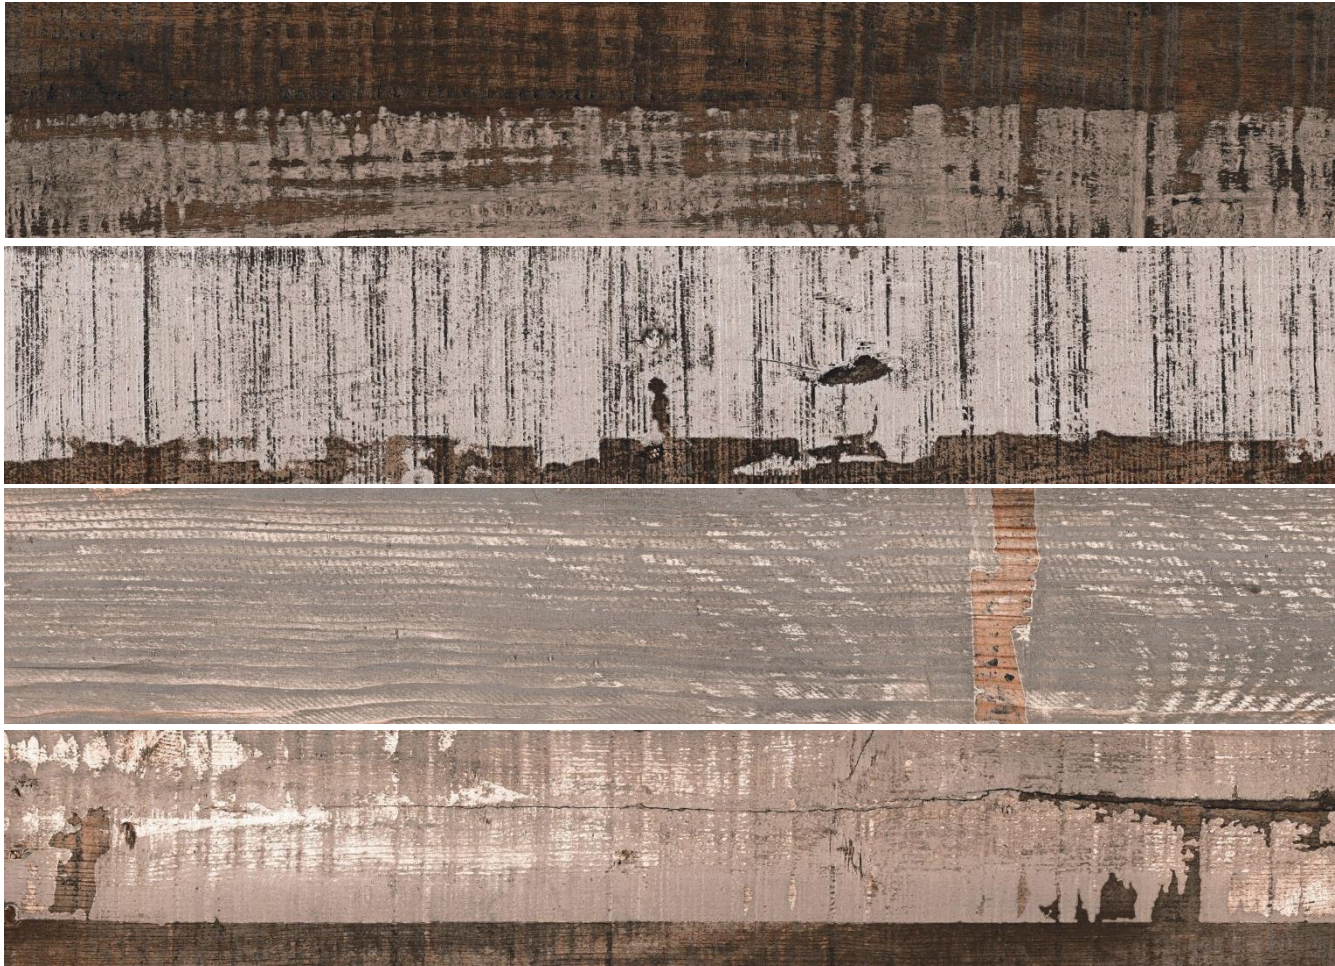

# MADERA

mK

AMAZON PATINA MIX MATE 20x120

  
**KLIPEN**  
We're with you.