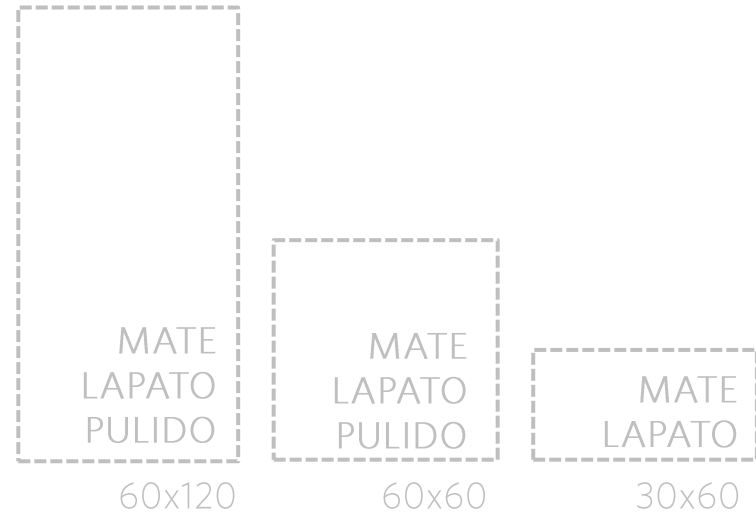

The logo consists of the lowercase letters 'm' and 'K' in a white, serif font, set against a black square background. This square is centered within a larger, light gray square that has a subtle, wavy pattern.The background image shows an outdoor patio area. On the left, there is a wooden-framed sofa with white cushions and a green throw pillow. In the center, a small black metal table holds a white vase and a candle. On the right, a white wire basket contains a teal cushion and a small potted plant. The floor is covered in large, light gray rectangular tiles. The scene is framed by diagonal teal stripes.

TRANSIT

ESTILO
PIEDRAS

TRANSIT

PIEDRA

mK

FORMATOS DISPONIBLES:

COLORES DISPONIBLES:

TRANSIT BEIGE

TRANSIT GREY

TRANSIT GRAFITO

▲ TRANSIT WHITE

▲ TRANSIT SILVER

▲ Productos a pedido.
Mínimos 1.000m² por SKU

TRANSIT BEIGE INOUT 60x60
KPP-10-0506

Porcelanato Tecnico Impresión Digital 60x60 Beige Rustico
R11 Tipo Piedra Rectificado

*Producto con 10 caras

Es ≤ 0.5%

RECTIFICADO

IMPRESIÓN
DIGITAL

MURO

PISO

MATE

ANTIDESLIZANTE