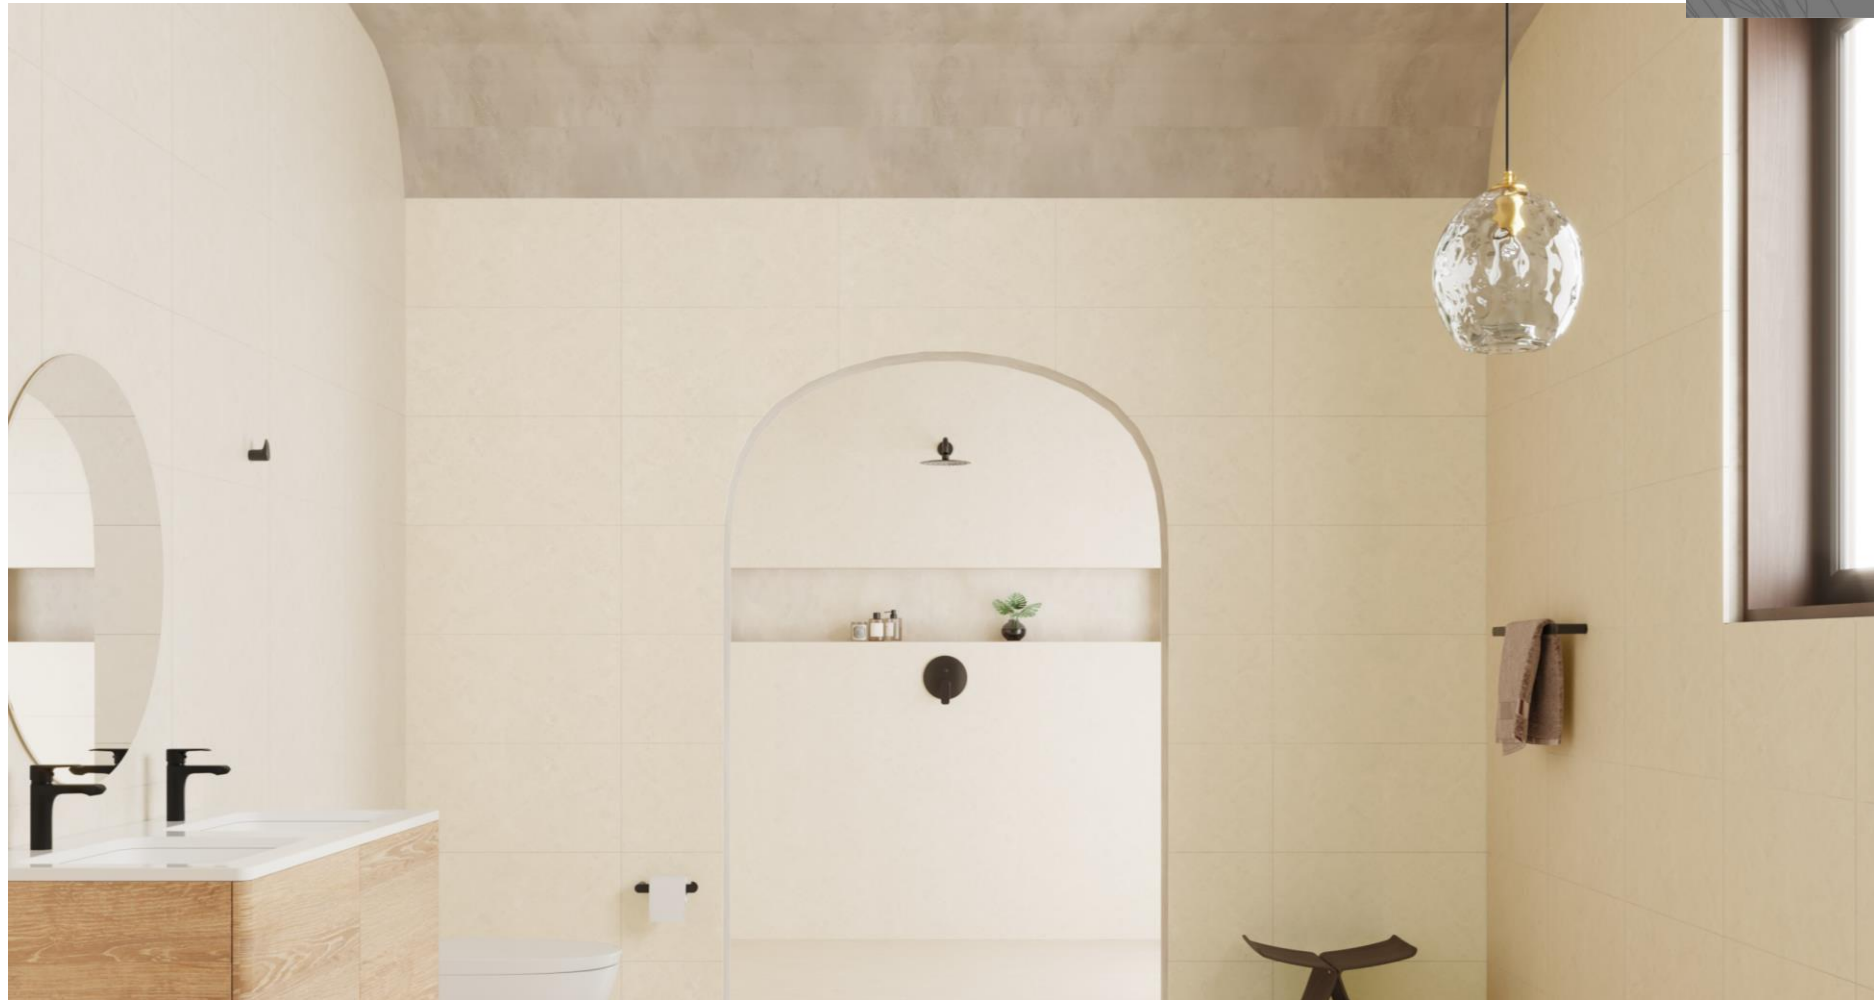

DALLAS

CEMENTO

mK

KLIPEN
WE INSPIRE · YOU LIVE!

DALLAS LIGHT GREY MATE 30x60