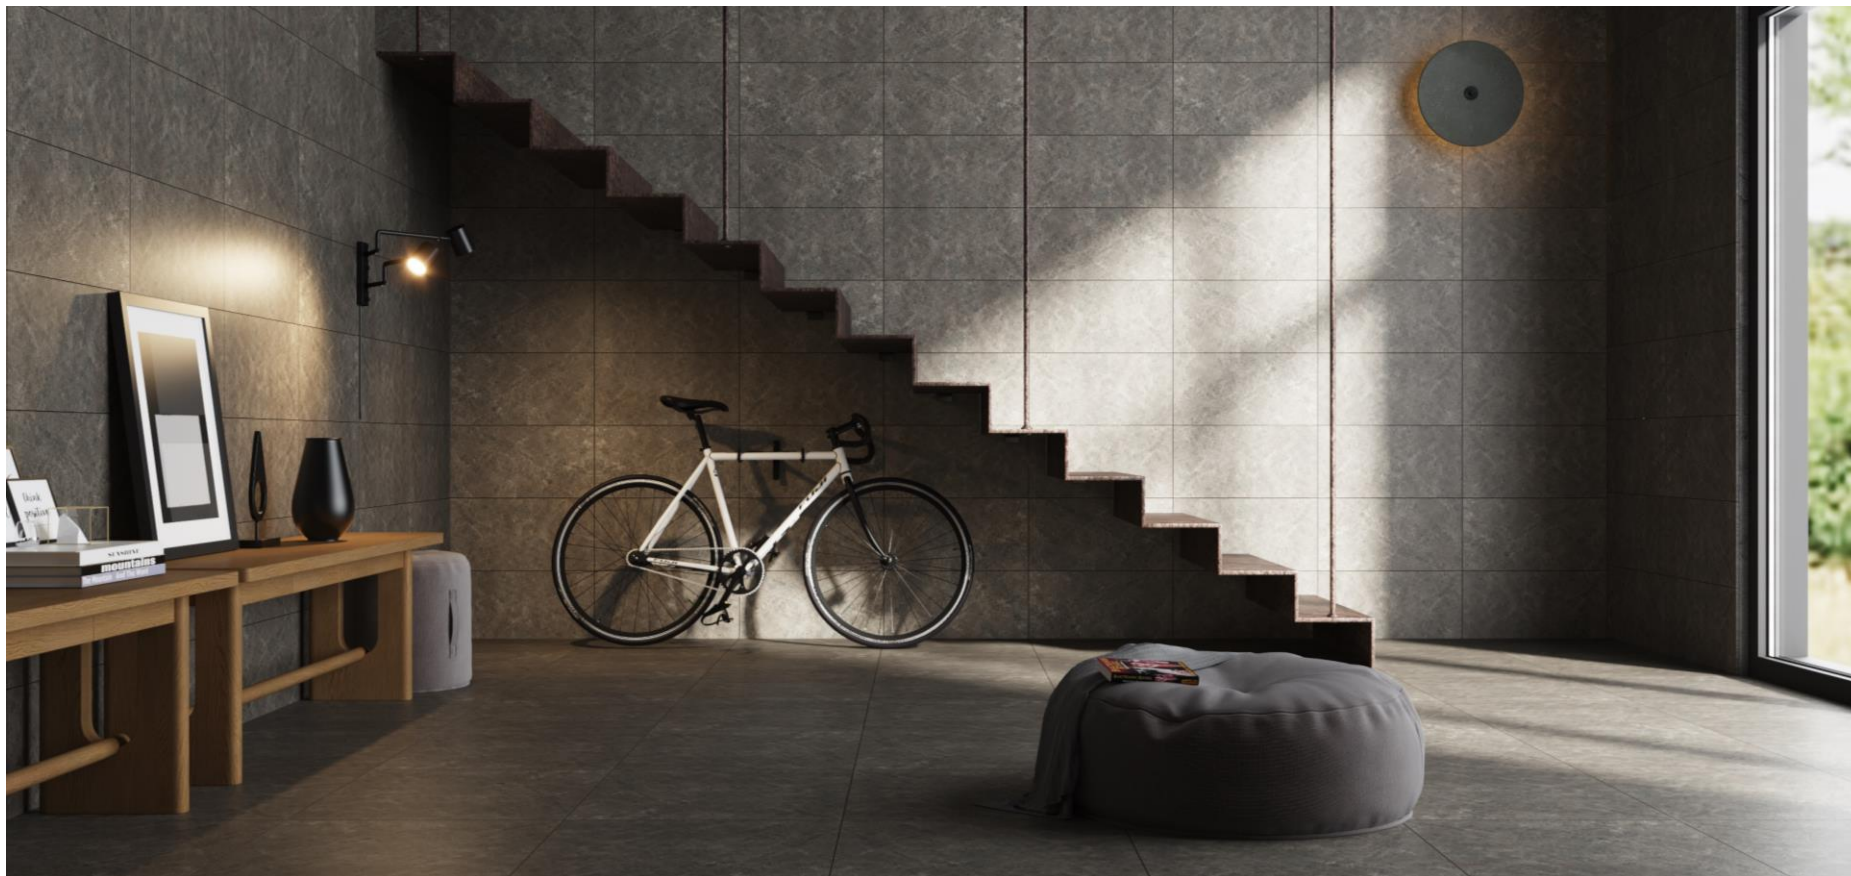

DALLAS

CEMENTO

mK

KLIPEN
WE INSPIRE · YOU LIVE!

DALLAS GRAPHITE MATE 60x60