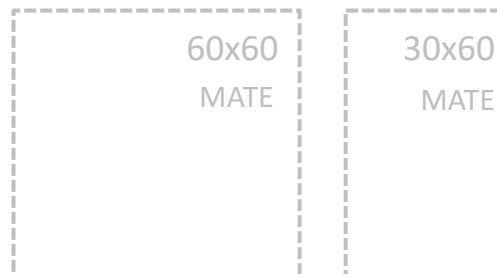

FORMATOS DISPONIBLES: