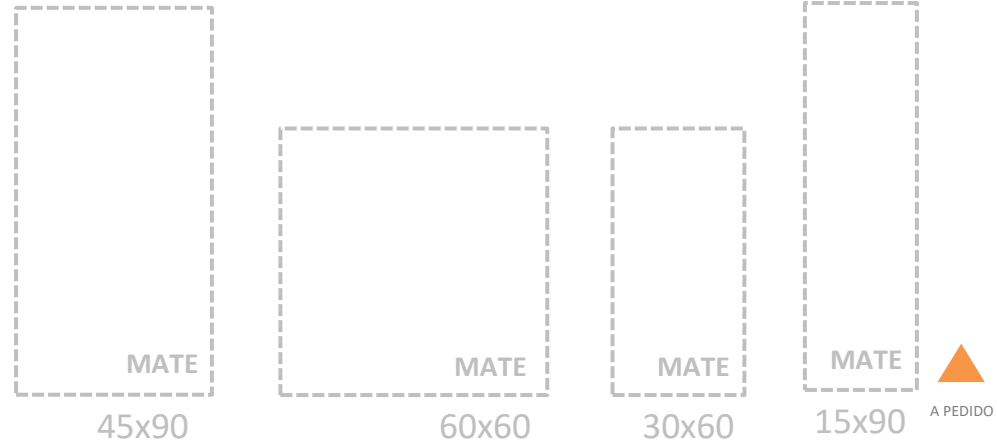

FORMATOS DISPONIBLES: