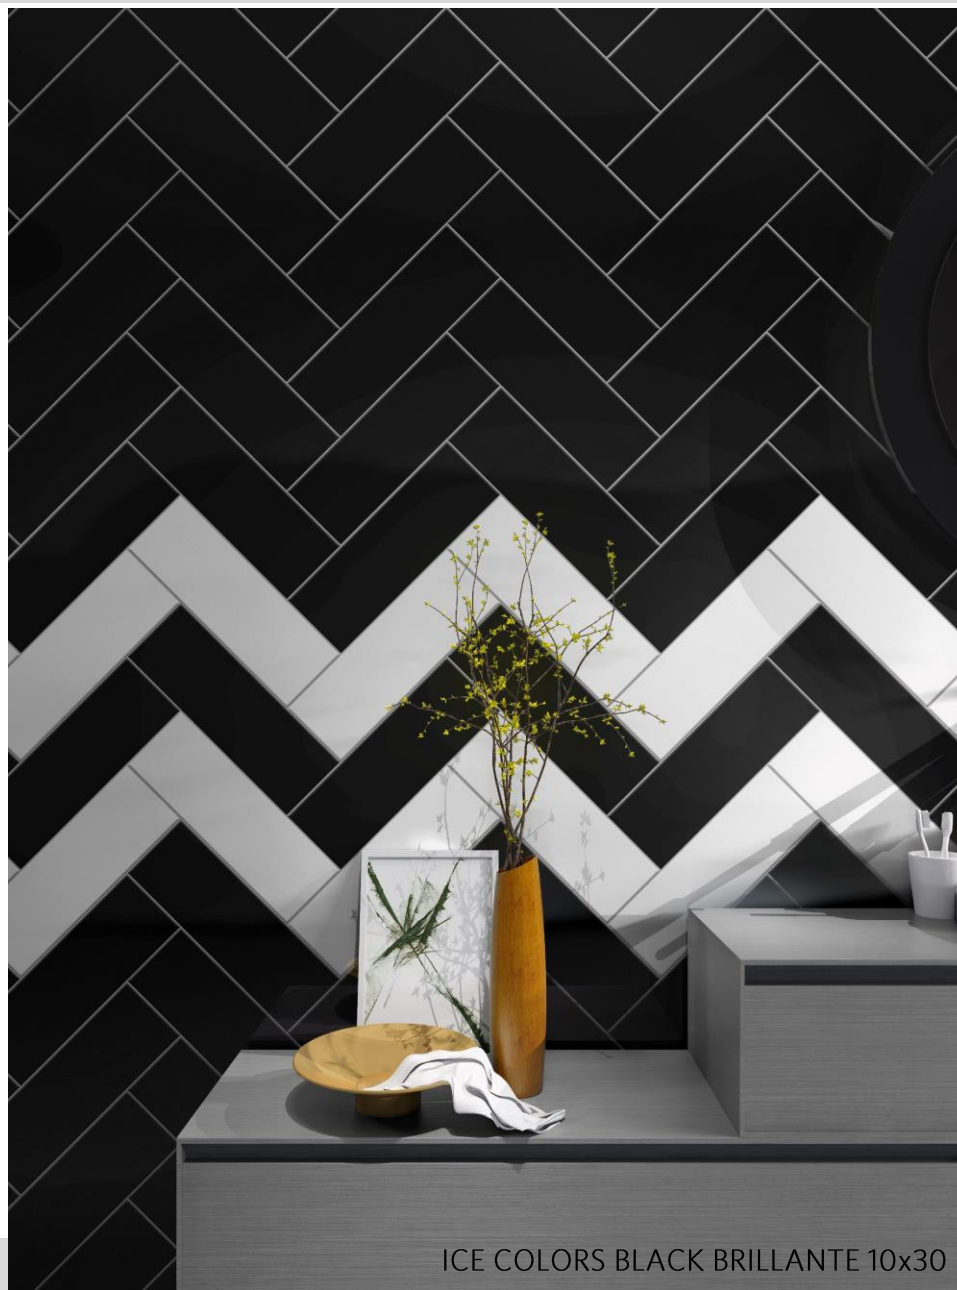

MATE

E>10%

NO RECTIFICADO

MURO

ICE COLORS

BRICKS

mK

KLIPEN
WE INSPIRE · YOU LIVE!